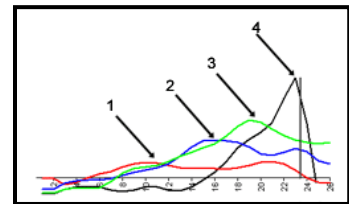

The Welch-e Technologies Team

Volume 2, Issue 3, June 2009

"The bottom line is...
we measure human motion and
quantify performance and
injury potential."

zenoLINK™ CUSTOMER NEWS

Crystal Mountain Resort Jr. Program